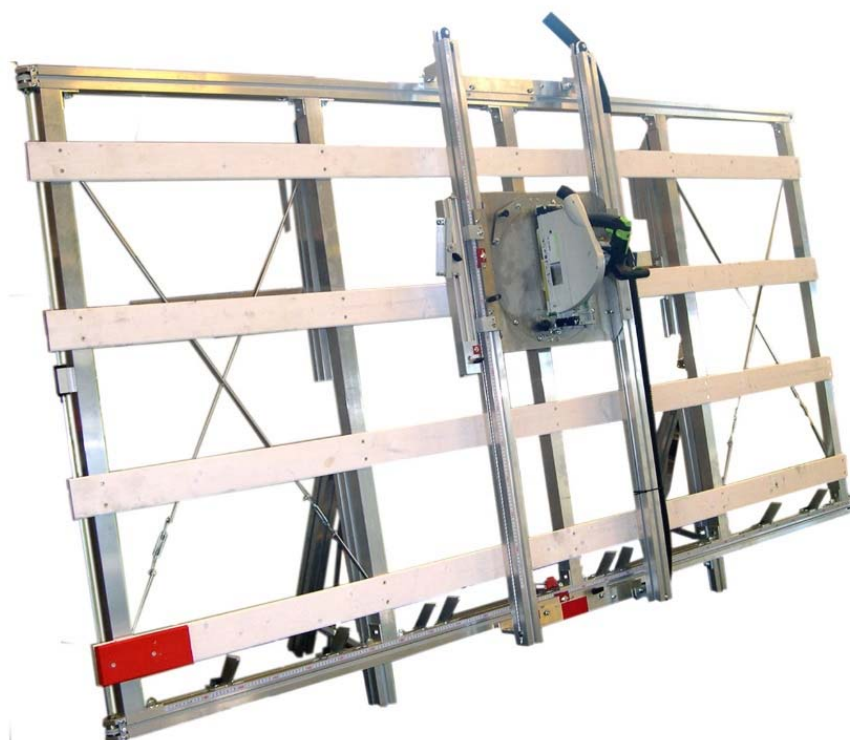

DANLIST

BMI Universal Panel Saw TPS

Manually operated

Universal, accurate, flexible and simple

- ▼ Custom made solutions
- ▼ Maximum operator safety
- ▼ Space saving
- ▼ Tilttable
- ▼ Flexible and ergonomic
- ▼ CE certified

Universal, accuracy and simplicity are some of the keywords for the BMI panel saw. In addition the saw fulfils many other demands about flexibility, safety and price that makes it the perfect saw for professionals and very small workshops where limited space is an issue.

The unique tilt function makes it very easy to change from vertical to horizontal position and visa versa. The adjustment and tilting function eliminates bad working positions, when cutting the panels.

You can cut: Chipboards, plywood, block boards, masonite boards, acrylic boards, polycarbonate, foamed PVC and thin aluminium boards.

HOUTBEWERKINGSMACHINES

AFZUIGINSTALLATIES

GEREEDSCHAPPEN

TEL. (0515) 43 15 70 - www.rando.nl - SNEEK

ONDERHOUD - REPARATIE - REVISIE

QUALITY SINCE 1911